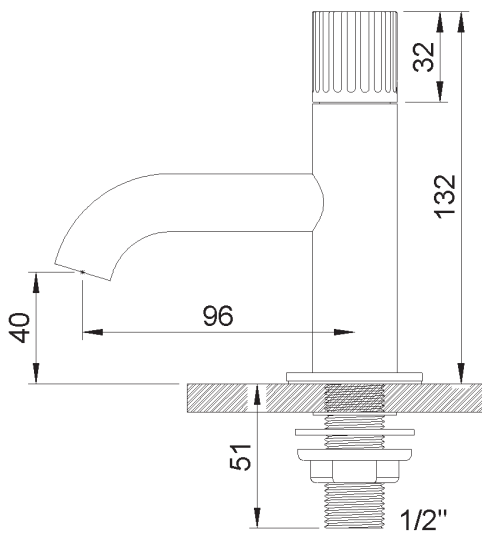

**Picture**

**Product details**

Flow at 3 bar :            Restricted 5,6 l/min

Internal mechanism :    Ceramic valve 1/4 turn

**Technical drawing**

RA0.V01