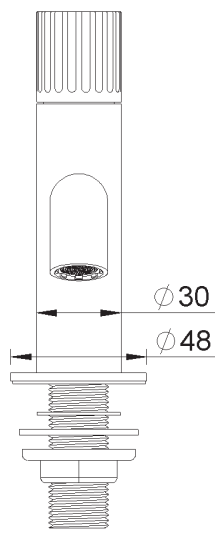

**PRODUCT TECHNICAL SHEET**

Collection :

**JOE**

Ref. :

**4086.--.33**

Robinet lave-mains

Fontein kraan

Washbasin tap

**Picture**

**Product details**

Flow at 3 bar :            Restricted 5,6 l/min

Internal mechanism :    Ceramic valve 1/4 turn

**Technical drawing**

RA0.V01