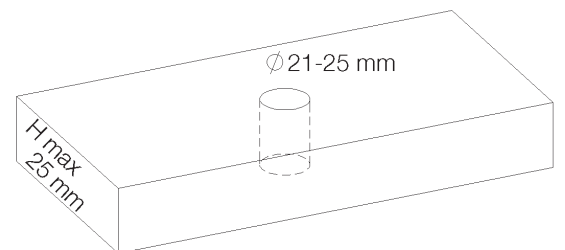

**Picture**

**Product details**

Flow at 3 bar :            Restricted 5,6 l/min

Internal mechanism :    Ceramic valve 1/4 turn

**Technical drawing**

RA0.V01